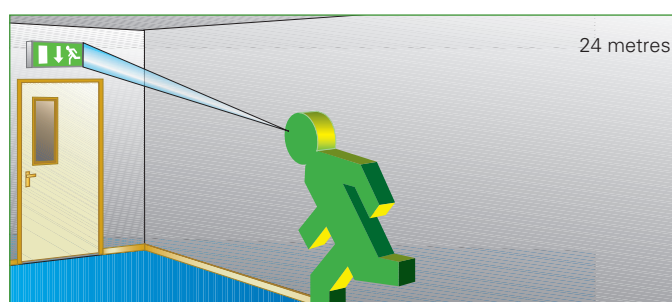

Photometric Data

Mode	Mounting height	Lux level directly under	☞	☞	☞	☞
Escape optics escape routes 2m wide 1 lux min to centre line						
Non maintained	2.6	N/A	2.7	6.3	4.8	1.5
	2.8	N/A	2.9	6.6	4.8	1.4
	3.0	N/A	3.1	7.0	4.7	1.3
	3.2	N/A	3.3	7.3	4.7	1.1
	3.5	N/A	3.1	7.8	4.5	0.8
	4.0	N/A	N/A	N/A	N/A	N/A
Open area optics open (ankit panic) area 0.5 lux min						
Non maintained	2.6	N/A	3.4	8.1	6.2	2.4
	2.8	N/A	3.5	8.1	6.2	2.5
	3.0	N/A	3.7	8.2	6.3	2.5
	3.2	N/A	4.0	8.1	6.0	2.5
	3.5	N/A	4.2	7.6	5.5	2.5
	4.0	N/A	4.6	7.6	5.6	2.5