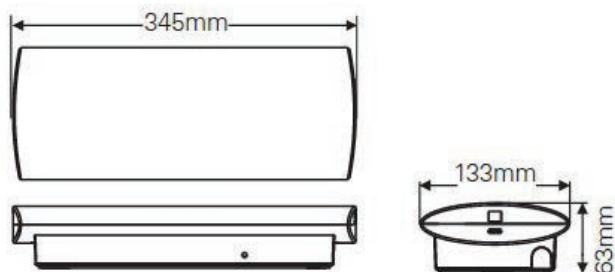

Emergency

Ledus 16

Lamp and Control Gear Options

- 16 x 0.125W white LED
- 2W in Non-Maintained operation
- 4.5W in Maintained operation

Materials

- Luminaire Body – Flame retardant ABS
- Luminaire Lens – Optical grade acrylic
- Battery – Ni-Cd

Installation Notes

- Surface mounting
- Ceiling or wall mount
- Cable entry on bottom, sides & rear
- Lens snap fits into position

Options

- Selectable Maintained or Non-Maintained mode
- Use either as an emergency luminaire or exit sign

Specification

Self-Contained – To specify: IP42 self-contained emergency luminaire, with flame retardant ABS body and optical grade acrylic lens, as Ledus 16 range, part no. _____

Dimensions