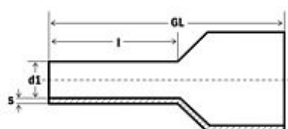

Art.No. 270792/25

Twin-end sleeves two cables DIN

Art.No.	270792/25
EAN	4011923582081
CSS	2.5 mm ²
l	10 mm
Colour	Blue
TL	18.5 mm
d1	2.9 mm
s1	0.2 mm
VPE	25

- tube section of electrolytic copper
- galvanically tin-plated
- plastic collar of PP
- heat-resistant to 105°C