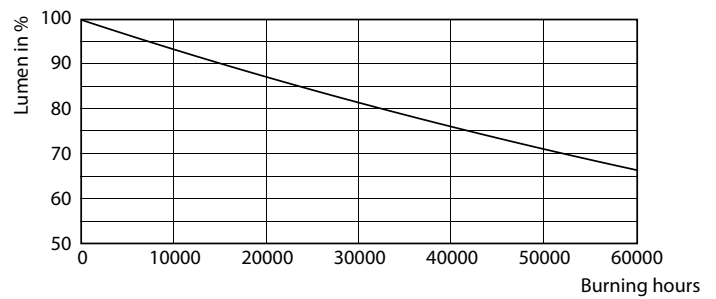

Life Expectancy Diagram - CorePro LEDtube 1200mm HO 18W 840 T8

Lumen Maintenance Diagram - CorePro LEDtube 1200mm HO 18W 840 T8