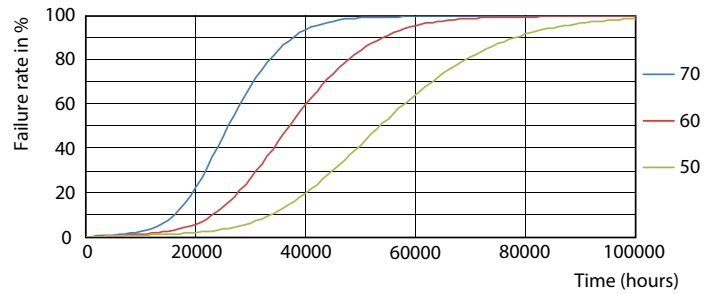

CorePro tubo LED EM/230V T8

Dados fotométricos

Spectral Power Distribution Colour - CorePro LEDtube 1200mm HO 18W 840 T8

Vida útil

Life Expectancy Diagram - CorePro LEDtube 1200mm HO 18W 840 T8

Life Expectancy Diagram - CorePro LEDtube 1200mm HO 18W 840 T8