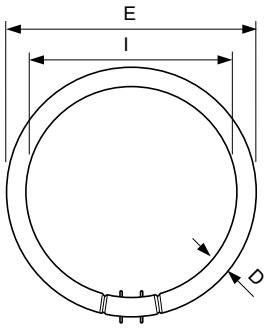

MASTER TL5 Circular

MASTER TL5 CIRCULAR 22W/830 1CT/10

This circular TL5 lamp (tube diameter 16 mm) offers extended design possibilities. The slim tube allows the creation of extremely flat luminaires and enables omnidirectional light distribution. It is suitable for a wide range of professional and semi-professional applications, and is ideal for use in shops, offices and public areas with unconventional layouts.

Product Data	
Order product name	MASTER TL5 Circular 22W/830 1CT/10

MASTER TL5 Circular

Full product name	MASTER TL5 CIRCULAR 22W/830 1CT/10
Full product code	871150064095625
Order code	64095625
Material Nr. (12NC)	927965083013
Numerator - Quantity Per Pack	1

EAN/UPC - Product/Case	8711500640956
Numerator - Packs per outer box	10
EAN/UPC - Case	8711500640963

Dimensional drawing

Product	D (max)	D (min)	E (min)	E (max)	I (min)	I (max)
MASTER TL5 Circular 22W/830 1CT/10	18 mm	14 mm	220 mm	230 mm	187 mm	197 mm