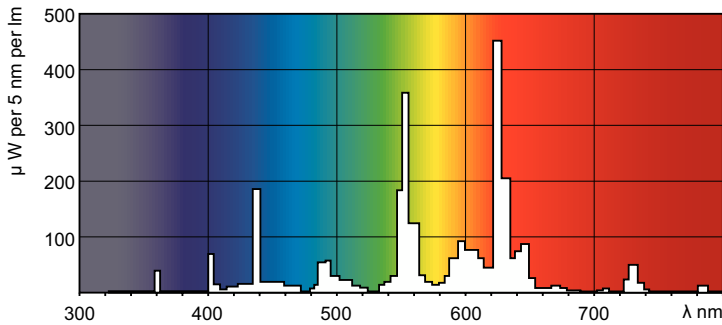

MASTER TL5 Circular

MASTER TL5 CIRCULAR 22W/830 1CT/10

This circular TL5 lamp (tube diameter 16 mm) offers extended design possibilities. The slim tube allows the creation of extremely flat luminaires and enables omnidirectional light distribution. It is suitable for a wide range of professional and semi-professional applications, and is ideal for use in shops, offices and public areas with unconventional layouts.

Product data

General Information	
Cap-Base	2GX13
Flux measurement reference	Sphere
Light Technical	
Color Code	830 [CCT of 3000K]
Luminous Flux	1,800 lm
Color Designation	Warm White (WW)
Chromaticity Coordinate X (Nom)	0.44
Chromaticity Coordinate Y (Nom)	0.403
Correlated Color Temperature (Nom)	3000 K
Luminous Efficacy (rated) (Nom)	82 lm/W
Color rendering index (CRI)	81
Operating and Electrical	
Power Consumption	23.5 W

Product Data	
Order product name	MASTER TL5 Circular 22W/830 1CT/10

MASTER TL5 Circular

Full product name	MASTER TL5 CIRCULAR 22W/830 1CT/10
Full product code	871150064095625
Order code	64095625
Material Nr. (12NC)	927965083013
Numerator - Quantity Per Pack	1

Photometric data

Spectral Power Distribution Colour - MASTER TL5 Circular 22W/830 1CT/10

Lifetime

Life Expectancy Diagram - MASTER TL5 Circular 22W/830 1CT/10

Life Expectancy Diagram - MASTER TL5 Circular 22W/830 1CT/10