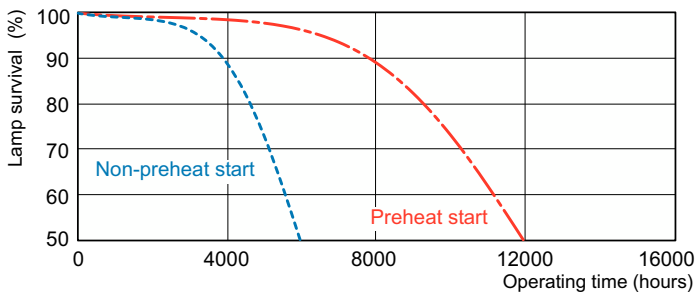

Photometric data

Spectral Power Distribution Colour - MASTER TL5 Circular 22W/830 1CT/10

Lifetime

Life Expectancy Diagram - MASTER TL5 Circular 22W/830 1CT/10

Life Expectancy Diagram - MASTER TL5 Circular 22W/830 1CT/10