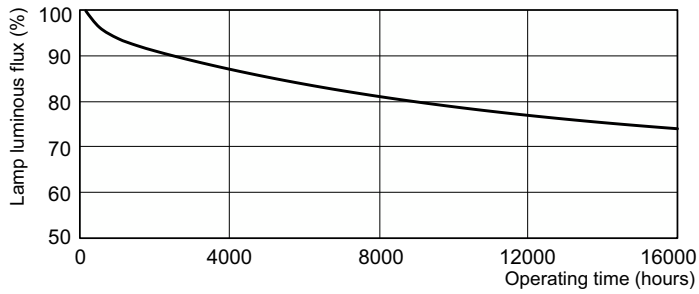

MASTER TL5 Circular

Lifetime

Lumen Maintenance Diagram - MASTER TL5 Circular 22W/830 1CT/10