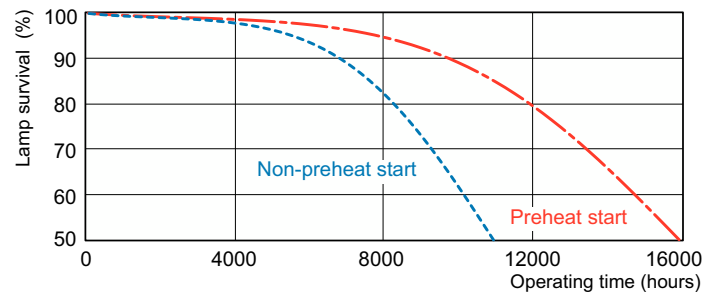

Photometric data

Spectral Power Distribution Colour - MASTER TL5 Circular 22W/830 1CT/10

Lifetime

Life Expectancy Diagram - MASTER TL5 Circular 22W/830 1CT/10

Life Expectancy Diagram - MASTER TL5 Circular 22W/830 1CT/10