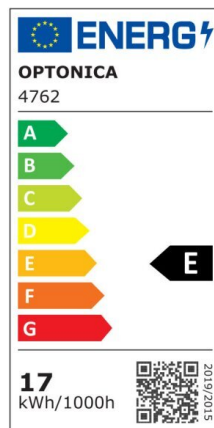

## LED Strip 2835 Non-Waterproof Professional Edition

Power

4.8W/m

Light color

White Light (WH)

CE

RoHS

## Technical specifications

Catalog number	4702
Beam angle	120°
Brand	Optonica
Product Code	ST2835-A1
Color Designation	White Light (WH)
Correlated Color Temperature	6000K
Dimmable	Yes
EAN Code	3800156647022
Energy Consumption	4.8/m kWh/1000h
Energy Efficiency Label	G
Flux	300 lm/m
Input voltage	12V
Instant On	0.2s
IP	20

LED Type	SMD
LEDs/m	60
Life span	25 000 Hours
Lumen maintenance at end of service life	70%
Material	Flex PCB
Mercury Free	Yes
On/Off Cycles	25 000x
Operating Frequency	50-60Hz
Power per meter	4.8W/m
Power Factor	0.5
Ra ≥	80
Roll	5m
Temperature	-30°C / +50°C
Warranty	2 Years
Weight of Product	70 gr. /Roll
Width	8 mm