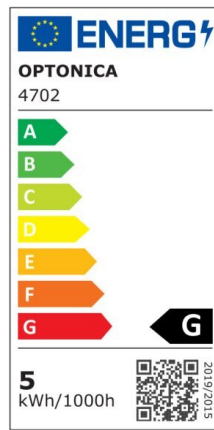

## LED Strip 2835 Non-Waterproof Professional Edition

Power

4.8W/m

Light color

White Light (WH)

CE

RoHS

## Technical specifications

Catalog number	4702
Beam angle	120°
Brand	Optonica
Product Code	ST2835-A1
Color Designation	White Light (WH)
Correlated Color Temperature	6000K
Dimmable	Yes
EAN Code	3800156647022
Energy Consumption	4.8/m kWh/1000h
Energy Efficiency Label	G
Flux	300 lm/m
Input voltage	12V
Instant On	0.2s
IP	20

LED Type	SMD
LEDs/m	60
Life span	25 000 Hours
Lumen maintenance at end of service life	70%
Material	Flex PCB
Mercury Free	Yes
On/Off Cycles	25 000x
Operating Frequency	50-60Hz
Power per meter	4.8W/m
Power Factor	0.5
Ra ≥	80
Roll	5m
Temperature	-30°C / +50°C
Warranty	2 Years
Weight of Product	70 gr. /Roll
Width	8 mm