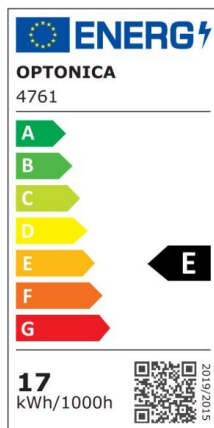

## LED Strip 2835 Non-Waterproof Professional Edition

Power

4.8W/m

Light color

White Light (WH)

CE

RoHS

## Technical specifications

Catalog number	4702
Beam angle	120°
Brand	Optonica
Product Code	ST2835-A1
Color Designation	White Light (WH)
Correlated Color Temperature	6000K
Dimmable	Yes
EAN Code	3800156647022
Energy Consumption	4.8/m kWh/1000h
Energy Efficiency Label	G
Flux	300 lm/m
Input voltage	12V
Instant On	0.2s
IP	20

LED Type	SMD
LEDs/m	60
Life span	25 000 Hours
Lumen maintenance at end of service life	70%
Material	Flex PCB
Mercury Free	Yes
On/Off Cycles	25 000x
Operating Frequency	50-60Hz
Power per meter	4.8W/m
Power Factor	0.5
Ra ≥	80
Roll	5m
Temperature	-30°C / +50°C
Warranty	2 Years
Weight of Product	70 gr. /Roll
Width	8 mm