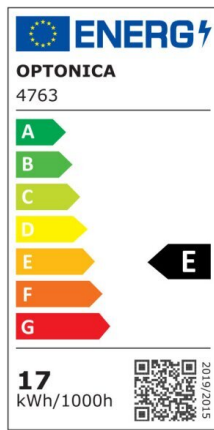

## LED Strip 2835 Non-Waterproof Professional Edition

Power

4.8W/m

Light color

White Light (WH)

CE

RoHS

## Technical specifications

Catalog number	4702
Beam angle	120°
Brand	Optonica
Product Code	ST2835-A1
Color Designation	White Light (WH)
Correlated Color Temperature	6000K
Dimmable	Yes
EAN Code	3800156647022
Energy Consumption	4.8/m kWh/1000h
Energy Efficiency Label	G
Flux	300 lm/m
Input voltage	12V
Instant On	0.2s
IP	20

LED Type	SMD
LEDs/m	60
Life span	25 000 Hours
Lumen maintenance at end of service life	70%
Material	Flex PCB
Mercury Free	Yes
On/Off Cycles	25 000x
Operating Frequency	50-60Hz
Power per meter	4.8W/m
Power Factor	0.5
Ra ≥	80
Roll	5m
Temperature	-30°C / +50°C
Warranty	2 Years
Weight of Product	70 gr. /Roll
Width	8 mm