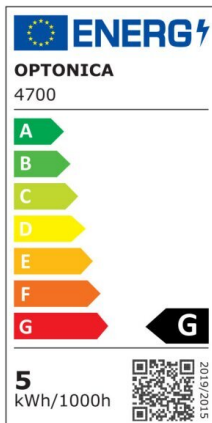

## LED Strip 2835 Non-Waterproof Professional Edition

Power

4.8W/m

Light color

White Light (WH)

CE

RoHS

## Technical specifications

Catalog number	4702
Beam angle	120°
Brand	Optonica
Product Code	ST2835-A1
Color Designation	White Light (WH)
Correlated Color Temperature	6000K
Dimmable	Yes
EAN Code	3800156647022
Energy Consumption	4.8/m kWh/1000h
Energy Efficiency Label	G
Flux	300 lm/m
Input voltage	12V
Instant On	0.2s
IP	20

LED Type	SMD
LEDs/m	60
Life span	25 000 Hours
Lumen maintenance at end of service life	70%
Material	Flex PCB
Mercury Free	Yes
On/Off Cycles	25 000x
Operating Frequency	50-60Hz
Power per meter	4.8W/m
Power Factor	0.5
Ra ≥	80
Roll	5m
Temperature	-30°C / +50°C
Warranty	2 Years
Weight of Product	70 gr. /Roll
Width	8 mm