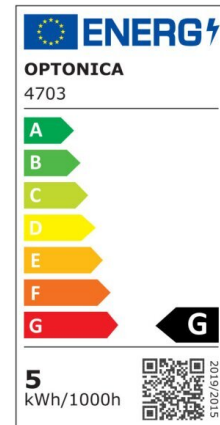

## LED Strip 2835 Non-Waterproof Professional Edition

Power

4.8W/m

Light color

White Light (WH)

CE

RoHS

## Technical specifications

Catalog number	4702
Beam angle	120°
Brand	Optonica
Product Code	ST2835-A1
Color Designation	White Light (WH)
Correlated Color Temperature	6000K
Dimmable	Yes
EAN Code	3800156647022
Energy Consumption	4.8/m kWh/1000h
Energy Efficiency Label	G
Flux	300 lm/m
Input voltage	12V
Instant On	0.2s
IP	20

LED Type	SMD
LEDs/m	60
Life span	25 000 Hours
Lumen maintenance at end of service life	70%
Material	Flex PCB
Mercury Free	Yes
On/Off Cycles	25 000x
Operating Frequency	50-60Hz
Power per meter	4.8W/m
Power Factor	0.5
Ra ≥	80
Roll	5m
Temperature	-30°C / +50°C
Warranty	2 Years
Weight of Product	70 gr. /Roll
Width	8 mm