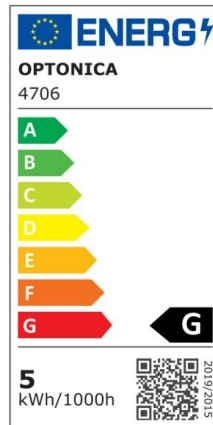

## LED Strip 2835 Non-Waterproof Professional Edition

Power

4.8W/m

Light color

White Light (WH)

CE

RoHS

## Technical specifications

Catalog number	4702
Beam angle	120°
Brand	Optonica
Product Code	ST2835-A1
Color Designation	White Light (WH)
Correlated Color Temperature	6000K
Dimmable	Yes
EAN Code	3800156647022
Energy Consumption	4.8/m kWh/1000h
Energy Efficiency Label	G
Flux	300 lm/m
Input voltage	12V
Instant On	0.2s
IP	20

LED Type	SMD
LEDs/m	60
Life span	25 000 Hours
Lumen maintenance at end of service life	70%
Material	Flex PCB
Mercury Free	Yes
On/Off Cycles	25 000x
Operating Frequency	50-60Hz
Power per meter	4.8W/m
Power Factor	0.5
Ra ≥	80
Roll	5m
Temperature	-30°C / +50°C
Warranty	2 Years
Weight of Product	70 gr. /Roll
Width	8 mm