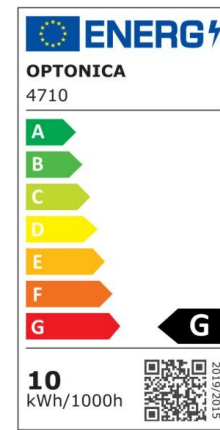

## LED Strip 2835 Non-Waterproof Professional Edition

Power

4.8W/m

Light color

White Light (WH)

CE

RoHS

## Technical specifications

Catalog number	4702
Beam angle	120°
Brand	Optonica
Product Code	ST2835-A1
Color Designation	White Light (WH)
Correlated Color Temperature	6000K
Dimmable	Yes
EAN Code	3800156647022
Energy Consumption	4.8/m kWh/1000h
Energy Efficiency Label	G
Flux	300 lm/m
Input voltage	12V
Instant On	0.2s
IP	20

LED Type	SMD
LEDs/m	60
Life span	25 000 Hours
Lumen maintenance at end of service life	70%
Material	Flex PCB
Mercury Free	Yes
On/Off Cycles	25 000x
Operating Frequency	50-60Hz
Power per meter	4.8W/m
Power Factor	0.5
Ra ≥	80
Roll	5m
Temperature	-30°C / +50°C
Warranty	2 Years
Weight of Product	70 gr. /Roll
Width	8 mm