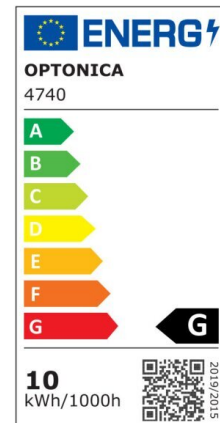

## LED Strip 2835 Non-Waterproof Professional Edition

Power

4.8W/m

Light color

White Light (WH)

CE

RoHS

## Technical specifications

Catalog number	4702
Beam angle	120°
Brand	Optonica
Product Code	ST2835-A1
Color Designation	White Light (WH)
Correlated Color Temperature	6000K
Dimmable	Yes
EAN Code	3800156647022
Energy Consumption	4.8/m kWh/1000h
Energy Efficiency Label	G
Flux	300 lm/m
Input voltage	12V
Instant On	0.2s
IP	20

LED Type	SMD
LEDs/m	60
Life span	25 000 Hours
Lumen maintenance at end of service life	70%
Material	Flex PCB
Mercury Free	Yes
On/Off Cycles	25 000x
Operating Frequency	50-60Hz
Power per meter	4.8W/m
Power Factor	0.5
Ra ≥	80
Roll	5m
Temperature	-30°C / +50°C
Warranty	2 Years
Weight of Product	70 gr. /Roll
Width	8 mm