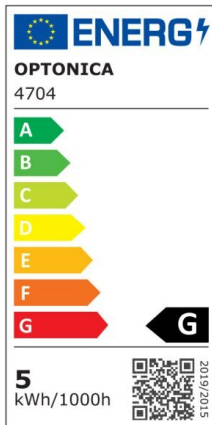

## LED Strip 2835 Non-Waterproof Professional Edition

Power

4.8W/m

Light color

White Light (WH)

CE

RoHS

## Technical specifications

Catalog number	4702
Beam angle	120°
Brand	Optonica
Product Code	ST2835-A1
Color Designation	White Light (WH)
Correlated Color Temperature	6000K
Dimmable	Yes
EAN Code	3800156647022
Energy Consumption	4.8/m kWh/1000h
Energy Efficiency Label	G
Flux	300 lm/m
Input voltage	12V
Instant On	0.2s
IP	20

LED Type	SMD
LEDs/m	60
Life span	25 000 Hours
Lumen maintenance at end of service life	70%
Material	Flex PCB
Mercury Free	Yes
On/Off Cycles	25 000x
Operating Frequency	50-60Hz
Power per meter	4.8W/m
Power Factor	0.5
Ra ≥	80
Roll	5m
Temperature	-30°C / +50°C
Warranty	2 Years
Weight of Product	70 gr. /Roll
Width	8 mm