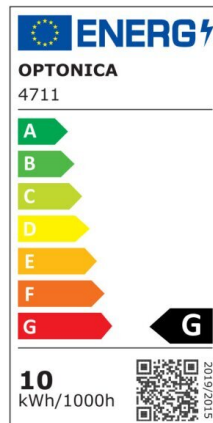

## LED Strip 2835 Non-Waterproof Professional Edition

Power

4.8W/m

Light color

White Light (WH)

CE

RoHS

## Technical specifications

Catalog number	4702
Beam angle	120°
Brand	Optonica
Product Code	ST2835-A1
Color Designation	White Light (WH)
Correlated Color Temperature	6000K
Dimmable	Yes
EAN Code	3800156647022
Energy Consumption	4.8/m kWh/1000h
Energy Efficiency Label	G
Flux	300 lm/m
Input voltage	12V
Instant On	0.2s
IP	20

LED Type	SMD
LEDs/m	60
Life span	25 000 Hours
Lumen maintenance at end of service life	70%
Material	Flex PCB
Mercury Free	Yes
On/Off Cycles	25 000x
Operating Frequency	50-60Hz
Power per meter	4.8W/m
Power Factor	0.5
Ra ≥	80
Roll	5m
Temperature	-30°C / +50°C
Warranty	2 Years
Weight of Product	70 gr. /Roll
Width	8 mm