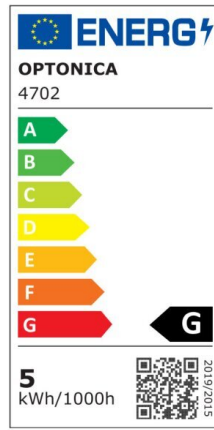

## LED Strip 2835 Non-Waterproof Professional Edition

Power

9.6W/m

Light color

Neutral White (NW)

CE

RoHS

## Technical specifications

Catalog number	4740
Beam angle	120°
Brand	Optonica
Product Code	ST2835-A1
Color Designation	Neutral White (NW)
Correlated Color Temperature	4500K
Dimmable	Yes
EAN Code	3800156647404
Energy Consumption	9.6/m kWh/1000h
Energy Efficiency Label	G
Flux	600 lm/m
Input voltage	12V
Instant On	0.2s
IP	20

LED Type	SMD
LEDs/m	120
Life span	25 000 Hours
Lumen maintenance at end of service life	70%
Material	Flex PCB
Mercury Free	Yes
On/Off Cycles	25 000x
Operating Frequency	50-60Hz
Power per meter	9.6W/m
Power Factor	0.5
Ra ≥	80
Roll	5m
Temperature	-30°C / +50°C
Warranty	2 Years
Weight of Product	75 gr. /Roll