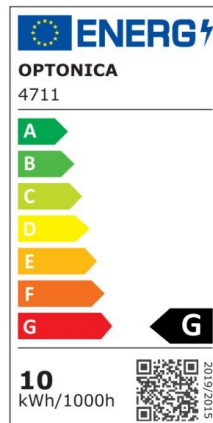

## LED Strip 2835 Non-Waterproof Professional Edition

Power

9.6W/m

Light color

Neutral White (NW)

CE

RoHS

## Technical specifications

Catalog number	4740
Beam angle	120°
Brand	Optonica
Product Code	ST2835-A1
Color Designation	Neutral White (NW)
Correlated Color Temperature	4500K
Dimmable	Yes
EAN Code	3800156647404
Energy Consumption	9.6/m kWh/1000h
Energy Efficiency Label	G
Flux	600 lm/m
Input voltage	12V
Instant On	0.2s
IP	20

LED Type	SMD
LEDs/m	120
Life span	25 000 Hours
Lumen maintenance at end of service life	70%
Material	Flex PCB
Mercury Free	Yes
On/Off Cycles	25 000x
Operating Frequency	50-60Hz
Power per meter	9.6W/m
Power Factor	0.5
Ra ≥	80
Roll	5m
Temperature	-30°C / +50°C
Warranty	2 Years
Weight of Product	75 gr. /Roll