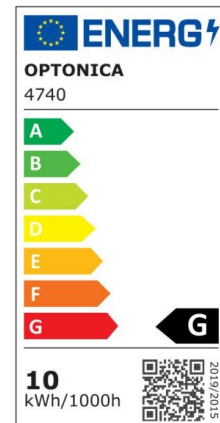

## LED Strip 2835 Non-Waterproof Professional Edition

Power

9.6W/m

Light color

Neutral White (NW)

CE

RoHS

## Technical specifications

Catalog number	4740
Beam angle	120°
Brand	Optonica
Product Code	ST2835-A1
Color Designation	Neutral White (NW)
Correlated Color Temperature	4500K
Dimmable	Yes
EAN Code	3800156647404
Energy Consumption	9.6/m kWh/1000h
Energy Efficiency Label	G
Flux	600 lm/m
Input voltage	12V
Instant On	0.2s
IP	20

LED Type	SMD
LEDs/m	120
Life span	25 000 Hours
Lumen maintenance at end of service life	70%
Material	Flex PCB
Mercury Free	Yes
On/Off Cycles	25 000x
Operating Frequency	50-60Hz
Power per meter	9.6W/m
Power Factor	0.5
Ra ≥	80
Roll	5m
Temperature	-30°C / +50°C
Warranty	2 Years
Weight of Product	75 gr. /Roll