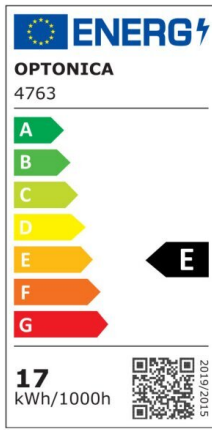

## LED Strip 2835 Non-Waterproof Professional Edition

Power

9.6W/m

Light color

Neutral White (NW)

CE

RoHS

## Technical specifications

Catalog number	4740
Beam angle	120°
Brand	Optonica
Product Code	ST2835-A1
Color Designation	Neutral White (NW)
Correlated Color Temperature	4500K
Dimmable	Yes
EAN Code	3800156647404
Energy Consumption	9.6/m kWh/1000h
Energy Efficiency Label	G
Flux	600 lm/m
Input voltage	12V
Instant On	0.2s
IP	20

LED Type	SMD
LEDs/m	120
Life span	25 000 Hours
Lumen maintenance at end of service life	70%
Material	Flex PCB
Mercury Free	Yes
On/Off Cycles	25 000x
Operating Frequency	50-60Hz
Power per meter	9.6W/m
Power Factor	0.5
Ra ≥	80
Roll	5m
Temperature	-30°C / +50°C
Warranty	2 Years
Weight of Product	75 gr. /Roll