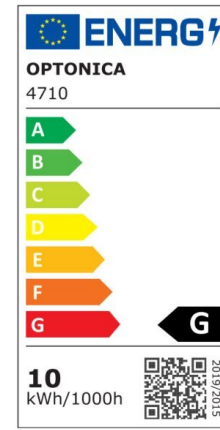

## LED Strip 2835 Non-Waterproof Professional Edition

Power

9.6W/m

Light color

Neutral White (NW)

CE

RoHS

## Technical specifications

Catalog number	4740
Beam angle	120°
Brand	Optonica
Product Code	ST2835-A1
Color Designation	Neutral White (NW)
Correlated Color Temperature	4500K
Dimmable	Yes
EAN Code	3800156647404
Energy Consumption	9.6/m kWh/1000h
Energy Efficiency Label	G
Flux	600 lm/m
Input voltage	12V
Instant On	0.2s
IP	20

LED Type	SMD
LEDs/m	120
Life span	25 000 Hours
Lumen maintenance at end of service life	70%
Material	Flex PCB
Mercury Free	Yes
On/Off Cycles	25 000x
Operating Frequency	50-60Hz
Power per meter	9.6W/m
Power Factor	0.5
Ra ≥	80
Roll	5m
Temperature	-30°C / +50°C
Warranty	2 Years
Weight of Product	75 gr. /Roll