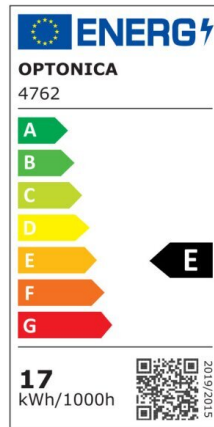

## LED Strip 2835 Non-Waterproof Professional Edition

Power

9.6W/m

Light color

Neutral White (NW)

CE

RoHS

## Technical specifications

Catalog number	4740
Beam angle	120°
Brand	Optonica
Product Code	ST2835-A1
Color Designation	Neutral White (NW)
Correlated Color Temperature	4500K
Dimmable	Yes
EAN Code	3800156647404
Energy Consumption	9.6/m kWh/1000h
Energy Efficiency Label	G
Flux	600 lm/m
Input voltage	12V
Instant On	0.2s
IP	20

LED Type	SMD
LEDs/m	120
Life span	25 000 Hours
Lumen maintenance at end of service life	70%
Material	Flex PCB
Mercury Free	Yes
On/Off Cycles	25 000x
Operating Frequency	50-60Hz
Power per meter	9.6W/m
Power Factor	0.5
Ra ≥	80
Roll	5m
Temperature	-30°C / +50°C
Warranty	2 Years
Weight of Product	75 gr. /Roll