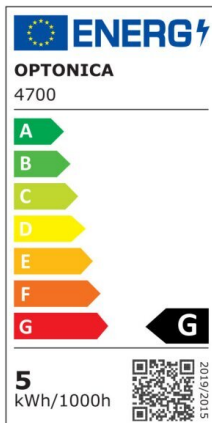

## LED Strip 2835 Non-Waterproof Professional Edition

Power

9.6W/m

Light color

Neutral White (NW)

CE

RoHS

## Technical specifications

Catalog number	4740
Beam angle	120°
Brand	Optonica
Product Code	ST2835-A1
Color Designation	Neutral White (NW)
Correlated Color Temperature	4500K
Dimmable	Yes
EAN Code	3800156647404
Energy Consumption	9.6/m kWh/1000h
Energy Efficiency Label	G
Flux	600 lm/m
Input voltage	12V
Instant On	0.2s
IP	20

LED Type	SMD
LEDs/m	120
Life span	25 000 Hours
Lumen maintenance at end of service life	70%
Material	Flex PCB
Mercury Free	Yes
On/Off Cycles	25 000x
Operating Frequency	50-60Hz
Power per meter	9.6W/m
Power Factor	0.5
Ra ≥	80
Roll	5m
Temperature	-30°C / +50°C
Warranty	2 Years
Weight of Product	75 gr. /Roll