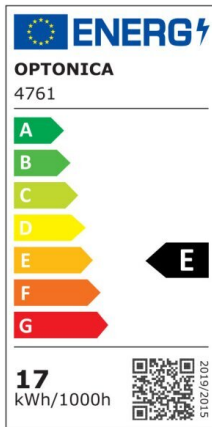

## LED Strip 2835 Non-Waterproof Professional Edition

Power

9.6W/m

Light color

Neutral White (NW)

CE

RoHS

## Technical specifications

Catalog number	4740
Beam angle	120°
Brand	Optonica
Product Code	ST2835-A1
Color Designation	Neutral White (NW)
Correlated Color Temperature	4500K
Dimmable	Yes
EAN Code	3800156647404
Energy Consumption	9.6/m kWh/1000h
Energy Efficiency Label	G
Flux	600 lm/m
Input voltage	12V
Instant On	0.2s
IP	20

LED Type	SMD
LEDs/m	120
Life span	25 000 Hours
Lumen maintenance at end of service life	70%
Material	Flex PCB
Mercury Free	Yes
On/Off Cycles	25 000x
Operating Frequency	50-60Hz
Power per meter	9.6W/m
Power Factor	0.5
Ra ≥	80
Roll	5m
Temperature	-30°C / +50°C
Warranty	2 Years
Weight of Product	75 gr. /Roll