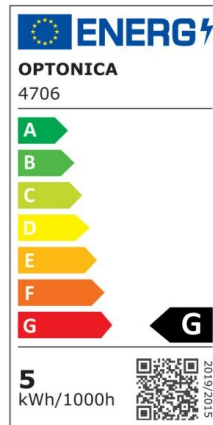

## LED Strip 2835 Non-Waterproof Professional Edition

Power

9.6W/m

Light color

Neutral White (NW)

CE

RoHS

## Technical specifications

Catalog number	4740
Beam angle	120°
Brand	Optonica
Product Code	ST2835-A1
Color Designation	Neutral White (NW)
Correlated Color Temperature	4500K
Dimmable	Yes
EAN Code	3800156647404
Energy Consumption	9.6/m kWh/1000h
Energy Efficiency Label	G
Flux	600 lm/m
Input voltage	12V
Instant On	0.2s
IP	20

LED Type	SMD
LEDs/m	120
Life span	25 000 Hours
Lumen maintenance at end of service life	70%
Material	Flex PCB
Mercury Free	Yes
On/Off Cycles	25 000x
Operating Frequency	50-60Hz
Power per meter	9.6W/m
Power Factor	0.5
Ra ≥	80
Roll	5m
Temperature	-30°C / +50°C
Warranty	2 Years
Weight of Product	75 gr. /Roll