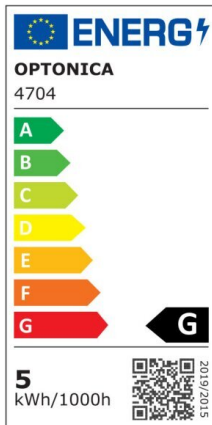

## LED Strip 2835 Non-Waterproof Professional Edition

Power

9.6W/m

Light color

Neutral White (NW)

CE

RoHS

## Technical specifications

Catalog number	4740
Beam angle	120°
Brand	Optonica
Product Code	ST2835-A1
Color Designation	Neutral White (NW)
Correlated Color Temperature	4500K
Dimmable	Yes
EAN Code	3800156647404
Energy Consumption	9.6/m kWh/1000h
Energy Efficiency Label	G
Flux	600 lm/m
Input voltage	12V
Instant On	0.2s
IP	20

LED Type	SMD
LEDs/m	120
Life span	25 000 Hours
Lumen maintenance at end of service life	70%
Material	Flex PCB
Mercury Free	Yes
On/Off Cycles	25 000x
Operating Frequency	50-60Hz
Power per meter	9.6W/m
Power Factor	0.5
Ra ≥	80
Roll	5m
Temperature	-30°C / +50°C
Warranty	2 Years
Weight of Product	75 gr. /Roll