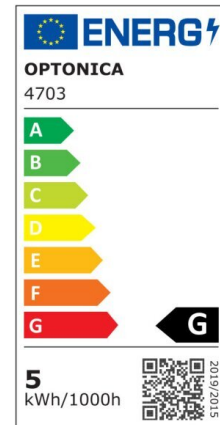

## LED Strip 2835 Non-Waterproof Professional Edition

Power

9.6W/m

Light color

Neutral White (NW)

CE

RoHS

## Technical specifications

Catalog number	4740
Beam angle	120°
Brand	Optonica
Product Code	ST2835-A1
Color Designation	Neutral White (NW)
Correlated Color Temperature	4500K
Dimmable	Yes
EAN Code	3800156647404
Energy Consumption	9.6/m kWh/1000h
Energy Efficiency Label	G
Flux	600 lm/m
Input voltage	12V
Instant On	0.2s
IP	20

LED Type	SMD
LEDs/m	120
Life span	25 000 Hours
Lumen maintenance at end of service life	70%
Material	Flex PCB
Mercury Free	Yes
On/Off Cycles	25 000x
Operating Frequency	50-60Hz
Power per meter	9.6W/m
Power Factor	0.5
Ra ≥	80
Roll	5m
Temperature	-30°C / +50°C
Warranty	2 Years
Weight of Product	75 gr. /Roll