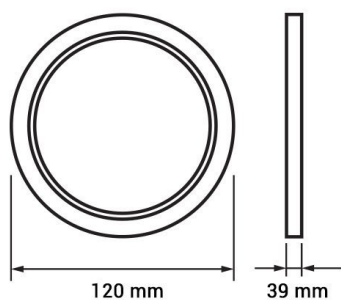

## LED Surface Panel Round

Power

24W

Light color

Neutral  
White  
(NW)

CE

RoHS

## Technical specifications

Catalog number	2249
Beam angle	120°
Brand	Optonica
Product Code	DL24-A1
Color Code	845
Color Designation	Neutral White (NW)

Correlated Color Temperature	4500K
Dimmable	No
Energy Consumption	24 kWh/1000h
Energy Efficiency Label	A+
Flux	1920 lm
FLUX per watt	80lm/W
Input voltage	AC180-260V
Instant On	0.2s
IP	20
Items per box	10
Items per pack	1
Life span	25 000 Hours
Lumen maintenance at end of service life	70%
Material	Aluminium
Mercury Free	Yes
On/Off Cycles	100 000x
Operating Frequency	50-60Hz
Power	24W
Power Factor	0.5
Power LED	24W
Ra ≥	80
Size of Box	470x320x320 mm
Size of package	310x305x45 mm
Size of product	Φ300x39 mm
Temperature	-30°C / +50°C
Warranty	2 Years
Wattage Equivalent	192W
Weight of Product	770 gr.