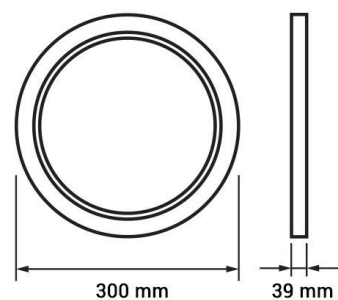

## LED Surface Panel Round

Power

24W

Light color

Neutral  
White  
(NW)

CE

RoHS

## Technical specifications

Catalog number	2249
Beam angle	120°
Brand	Optonica
Product Code	DL24-A1
Color Code	845
Color Designation	Neutral White (NW)

Correlated Color Temperature	4500K
Dimmable	No
Energy Consumption	24 kWh/1000h
Energy Efficiency Label	A+
Flux	1920 lm
FLUX per watt	80lm/W
Input voltage	AC180-260V
Instant On	0.2s
IP	20
Items per box	10
Items per pack	1
Life span	25 000 Hours
Lumen maintenance at end of service life	70%
Material	Aluminium
Mercury Free	Yes
On/Off Cycles	100 000x
Operating Frequency	50-60Hz
Power	24W
Power Factor	0.5
Power LED	24W
Ra ≥	80
Size of Box	470x320x320 mm
Size of package	310x305x45 mm
Size of product	Φ300x39 mm
Temperature	-30°C / +50°C
Warranty	2 Years
Wattage Equivalent	192W
Weight of Product	770 gr.