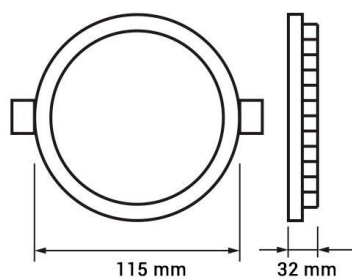

LED Slim Downlight CCT Change Color Dimmable

Power

9W

Light color

White
Light
(WH)
-
Warm
White
(WW)

CE

RoHS

Technical specifications

Catalog number	2582
Beam angle	100°
Brand	Optonica
Product Code	DL9-A7

Color Code	860-830
Color Designation	White Light (WH) - Warm White (WW)
Correlated Color Temperature	6000K-3000K
Dimmable	Yes
EAN Code	3800156625822
Energy Consumption	9 kWh/1000h
Energy Efficiency Label	A+
Flux	650 lm
FLUX per watt	75lm/W
Hole Size	φ105 mm
Input voltage	AC220-240V
Instant On	0.2s
IP	Front IP44/Back IP20
Items per box	50
Items per pack	1
Life span	25 000 Hours
Lumen maintenance at end of service life	70%
Material	Aluminium
Mercury Free	Yes
On/Off Cycles	100 000x
Operating Frequency	50-60Hz
Power	9W
Power Factor	0.5
Ra ≥	80
Size of Box	615x255x260 mm
Size of package	120x115x45 mm
Size of product	φ115x32 mm
Temperature	-30°C / +50°C
Warranty	3 Years
Wattage Equivalent	43W
Weight of Product	165 gr.