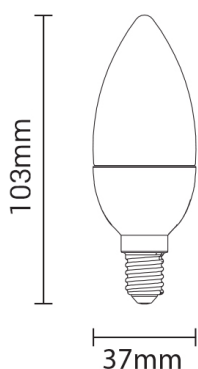

LED Bulb E14 Dimmable

Power

6W

Light color

White
Light
(WH)

CE

RoHS

Technical specifications

Catalog number	1464
Beam angle	240°
Brand	Optonica
Product Code	SP6-A9
Color Code	860
Color Designation	White Light (WH)

Correlated Color Temperature	6000K
Dimmable	Yes
EAN Code	3800156614642
Energy Consumption	6 kWh/1000h
Energy Efficiency Label	A++
Flux	480 lm
FLUX per watt	80lm/W
Input voltage	AC175-265V
Instant On	0.2s
IP	20
Items per box	100
Items per pack	1
Life span	25 000 Hours
Lumen maintenance at end of service life	70%
Material	Plastic+Aluminium
Mercury Free	Yes
On/Off Cycles	100 000x
Operating Frequency	50-60Hz
Power	6W
Power Factor	0.5
Power LED	6W
Ra ≥	80
Size of Box	405x210x235 mm
Size of package	110x37x37 mm
Size of product	103x37 mm
Socket	E14
Temperature	-30°C / +50°C
Warranty	2 Years
Wattage Equivalent	48W
Weight of Product	75 gr.