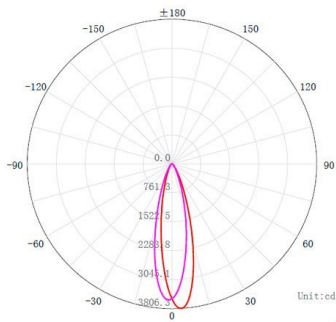

LED Bulb GU10 30°

Power

15W

Light color

Warm
White
(WW)

CE

RoHS

Technical specifications

Catalog number	1534
Beam angle	30°
Body Color	White
Brand	Optonica
Product Code	SP15-A1
Color Code	827

Color Designation	Warm White (WW)
Color Of The Shell	White
Correlated Color Temperature	2700K
Dimmable	No
EAN Code	3800156615342
Energy Consumption	15 kWh/1000h
Energy Efficiency Label	A+
Flux	1200 lm
FLUX per watt	80lm/W
Input voltage	AC175-265V
Instant On	0.1s
IP	20
Items per box	50
Items per pack	1
Life span	25 000 Hours
Lumen maintenance at end of service life	70%
Material	Aluminium
Mercury Free	Yes
On/Off Cycles	100 000x
Operating Frequency	50-60Hz
Power	15W
Power Factor	0.9
Size of package	120x120x70 mm
Size of product	φ111x58 mm
Socket	GU10
Temperature	-30°C / +50°C
Warranty	2 Years
Wattage Equivalent	80W
Weight of Product	218 gr.